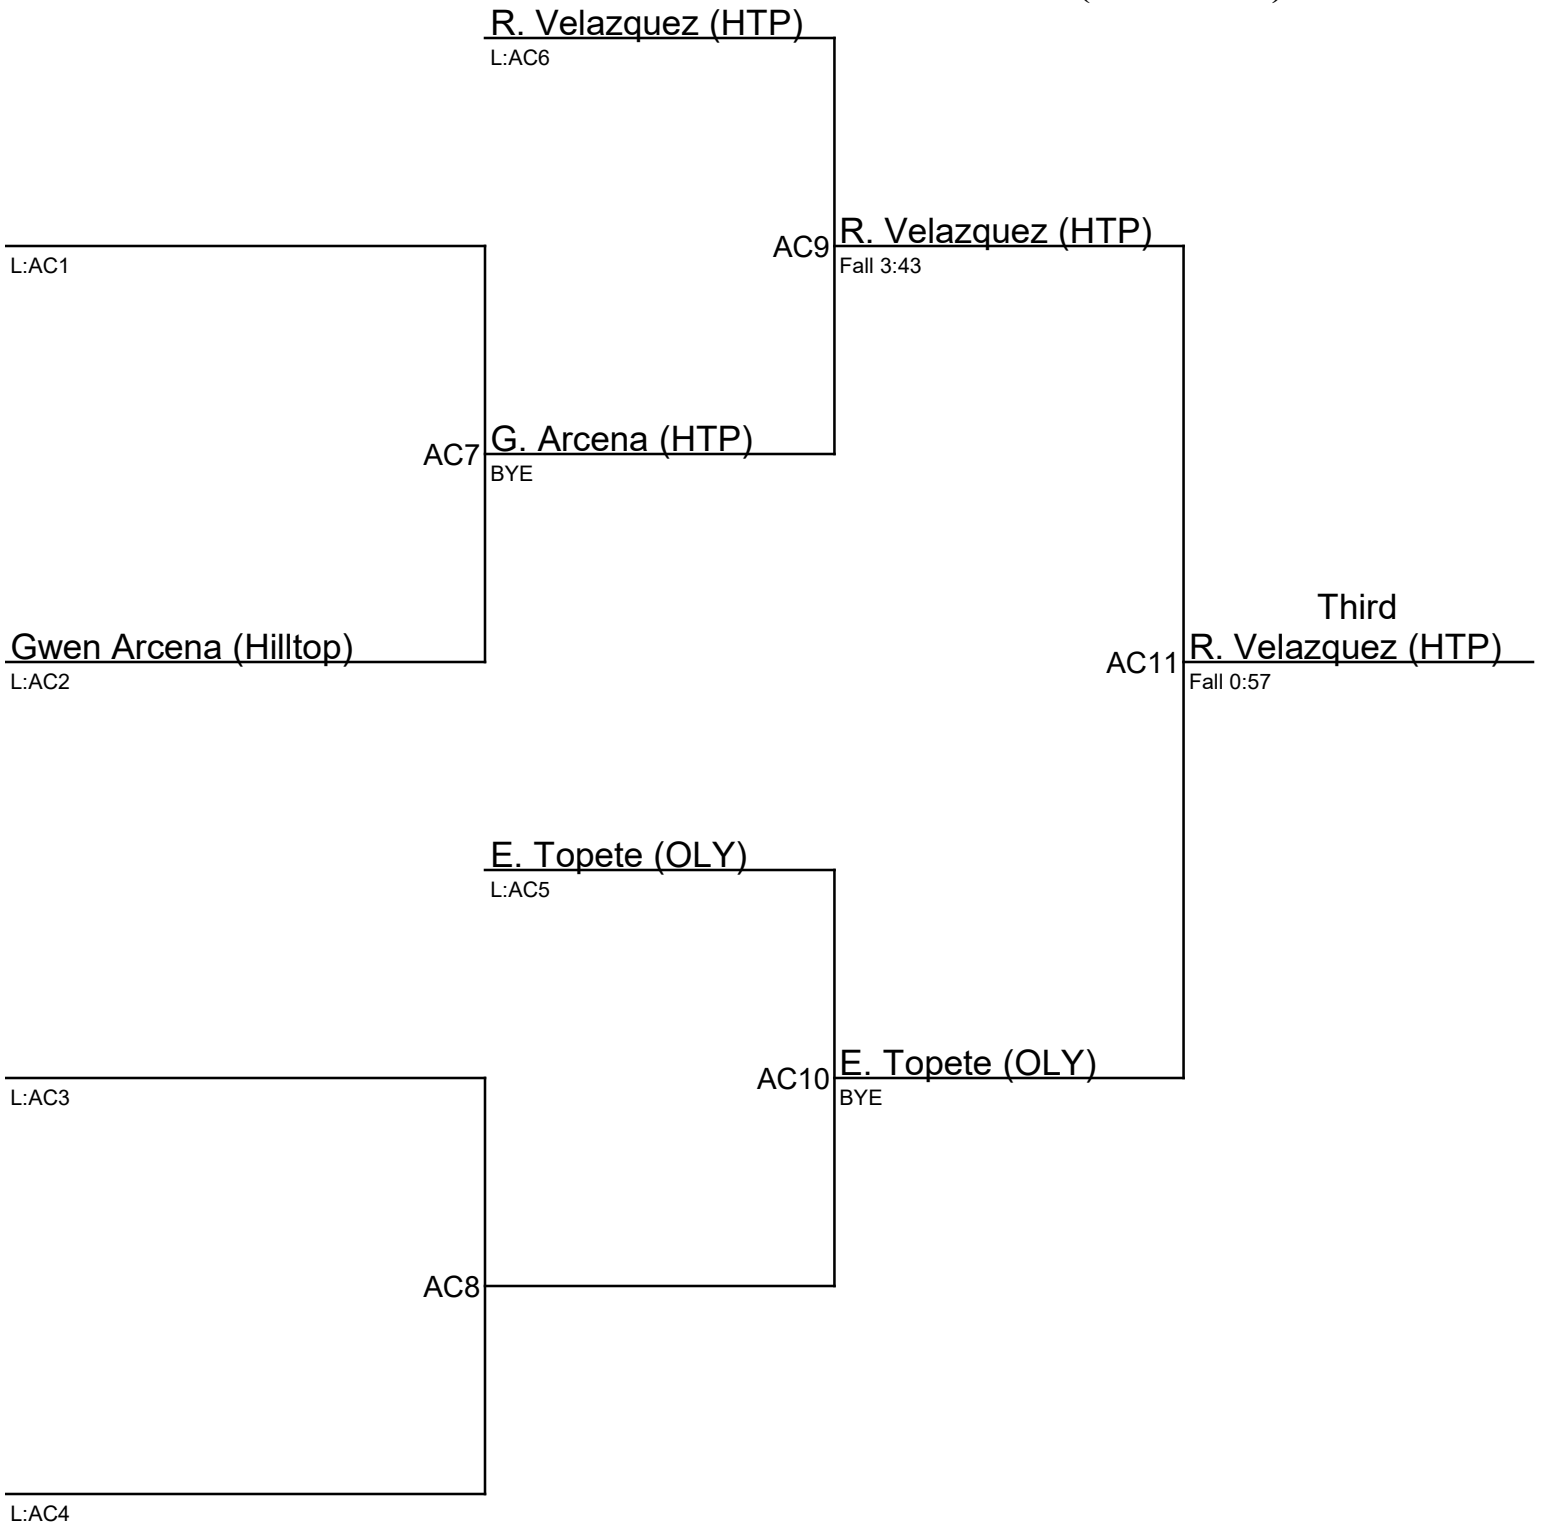

Girls Metro Conference Tournament 1-28-22 / 113 (consolation)