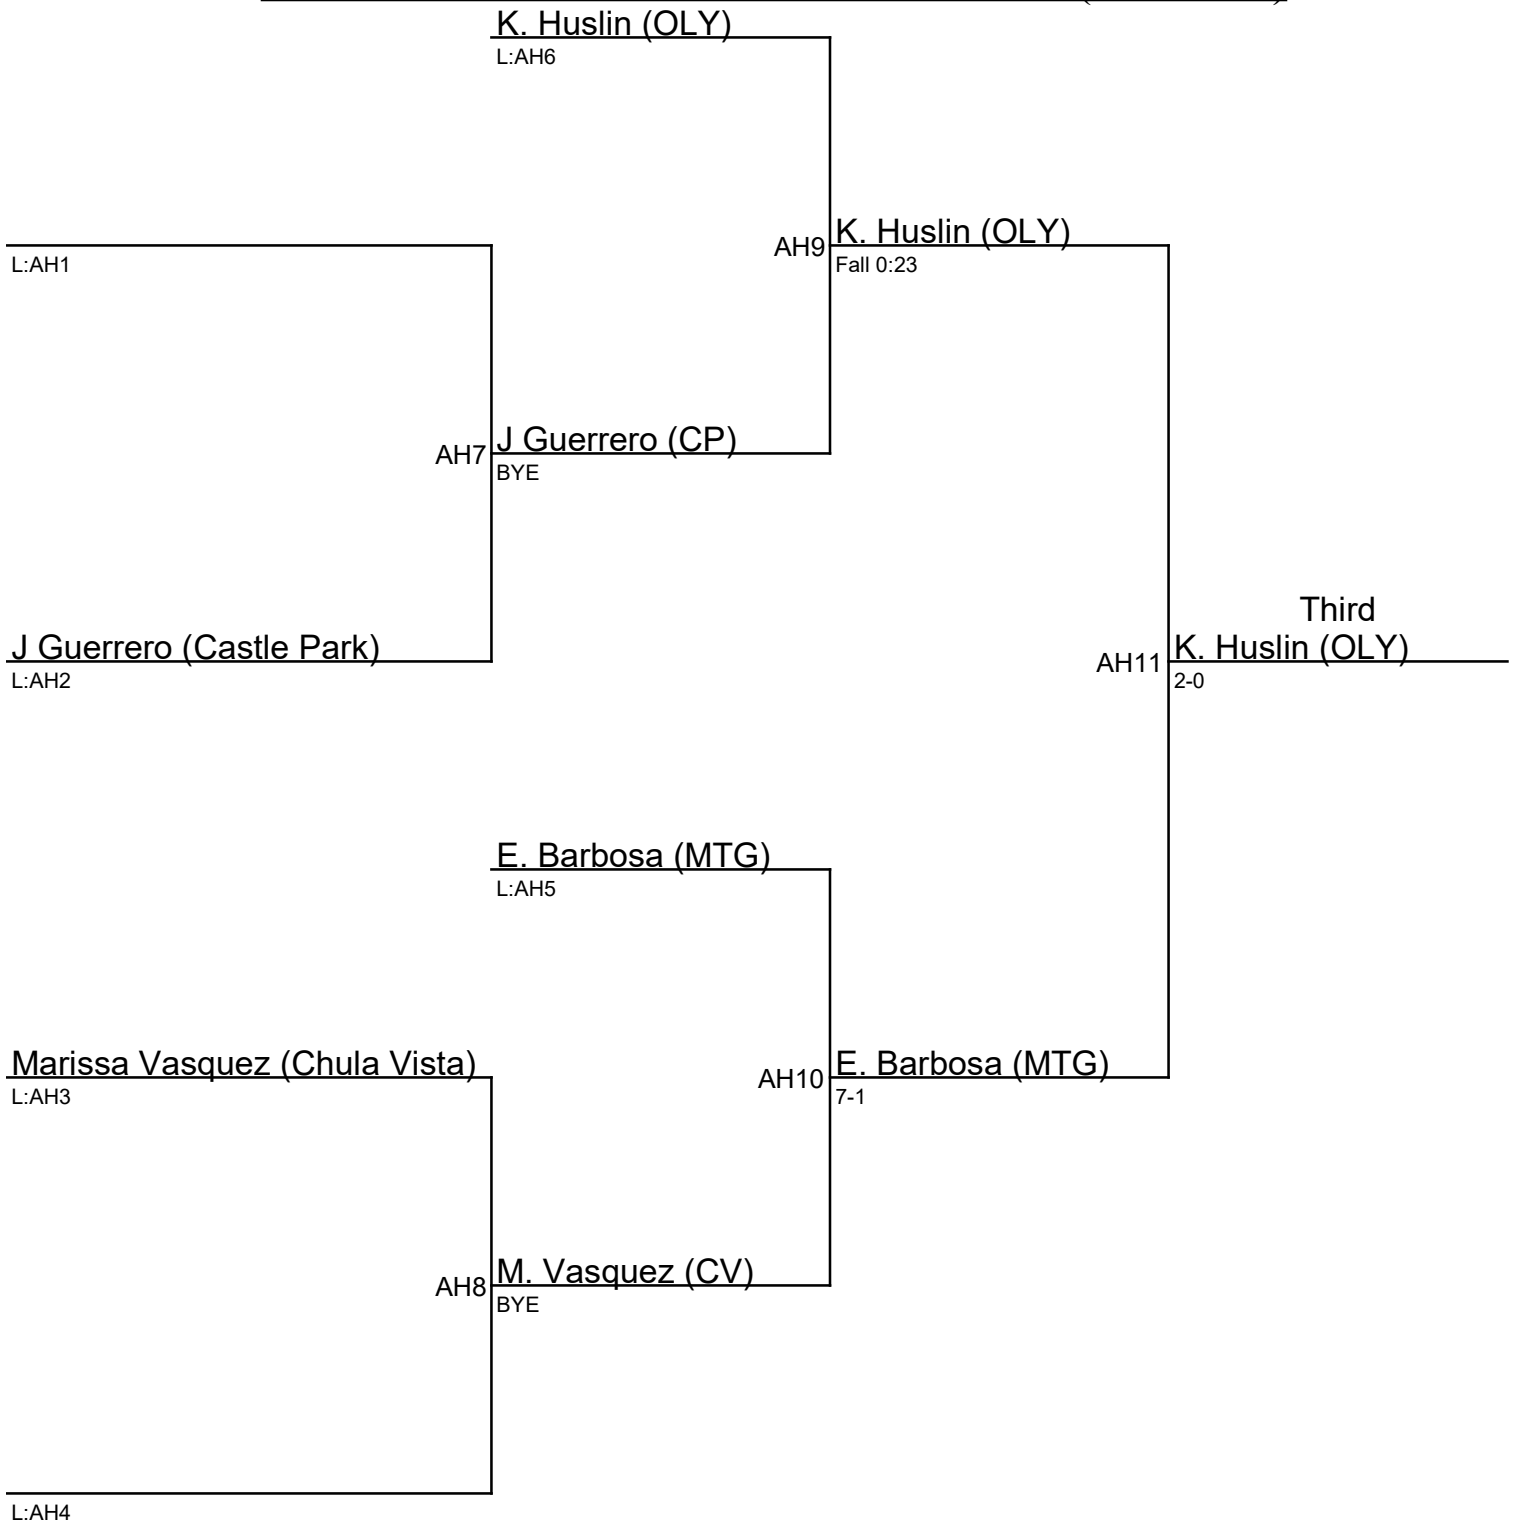

**Girls Metro Conference Tournament 1-28-22 / 139 (consolation)**

**Girls Metro Conference Tournament 1-28-22 / 145**

Ayleen Gomez (Olympian)

1. Ayleen Gomez (OLY)
2. Debora Velazquez (HTP)
3. Annabelle Sanchez (OLY)