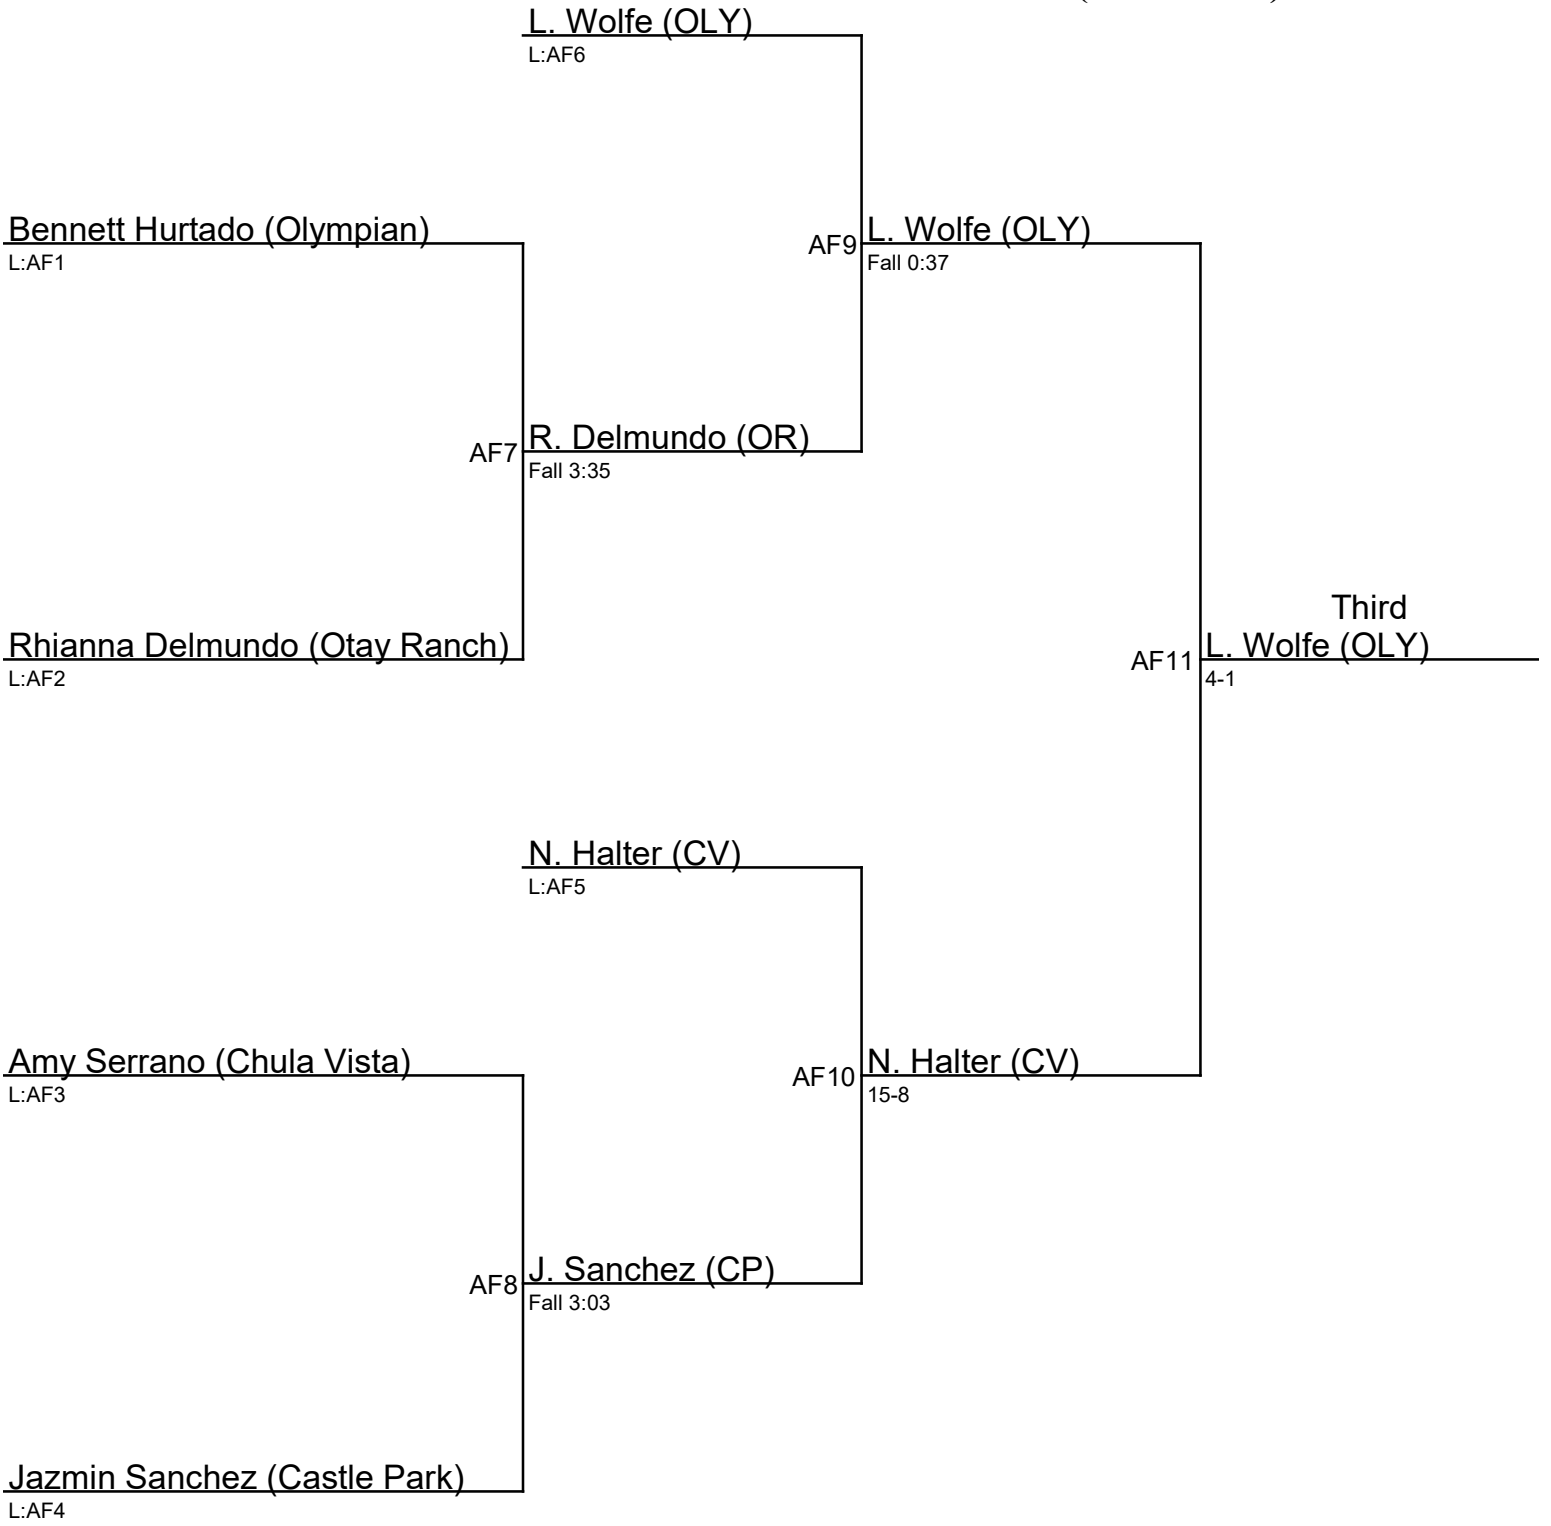

Girls Metro Conference Tournament 1-28-22 / 128 (consolation)