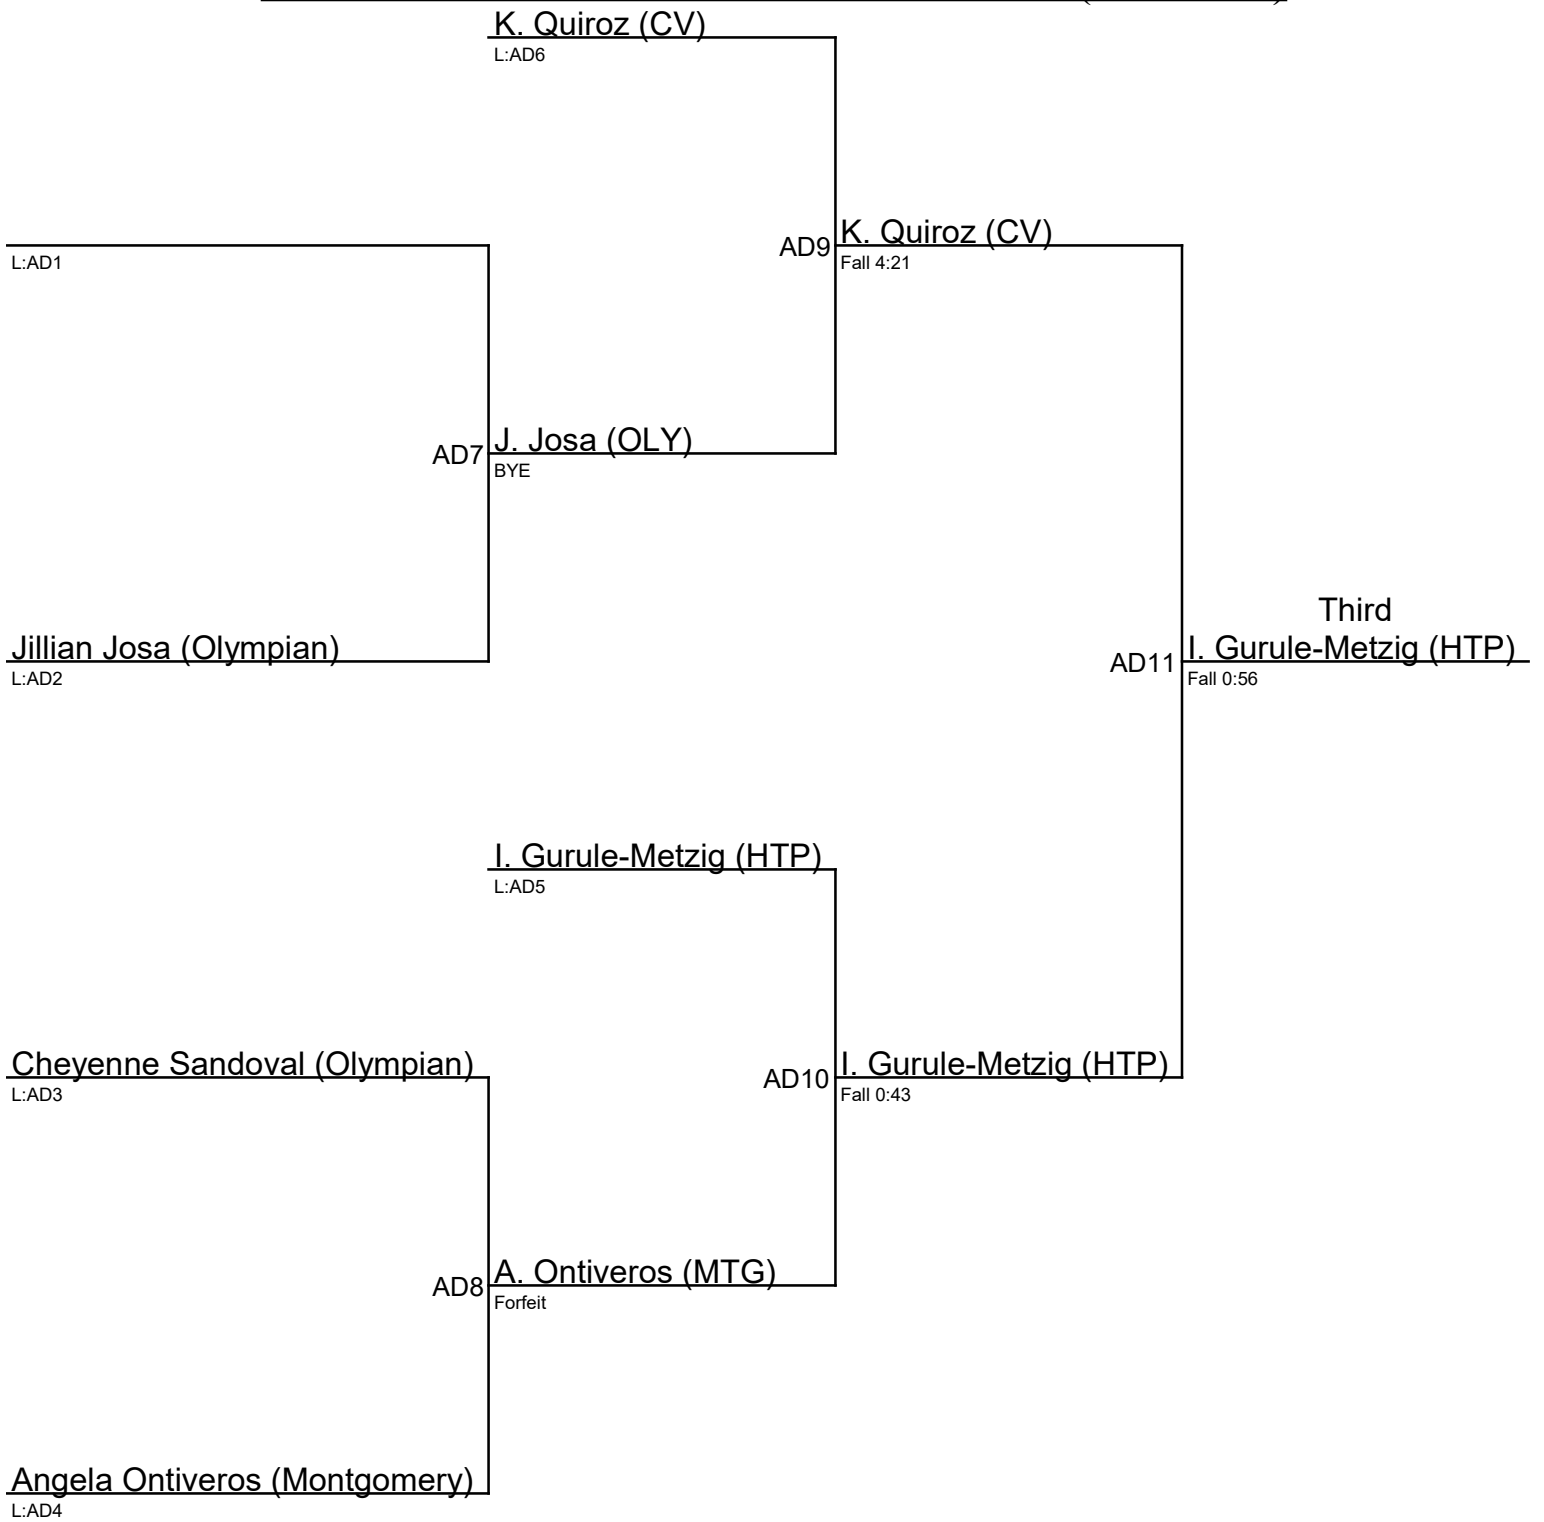

AD3  
Forfeit  
**K. Quiroz (CV)**

Kassandra Quiroz (Chula Vista)

AD6  
Fall 5:27  
**I. Kennedy (EL)**

Angela Ontiveros (Montgomery)

AD4  
Fall 4:55  
**I. Kennedy (EL)**

Isabella Kennedy (Eastlake)

**Girls Metro Conference Tournament 1-28-22 / 118 (consolation)**