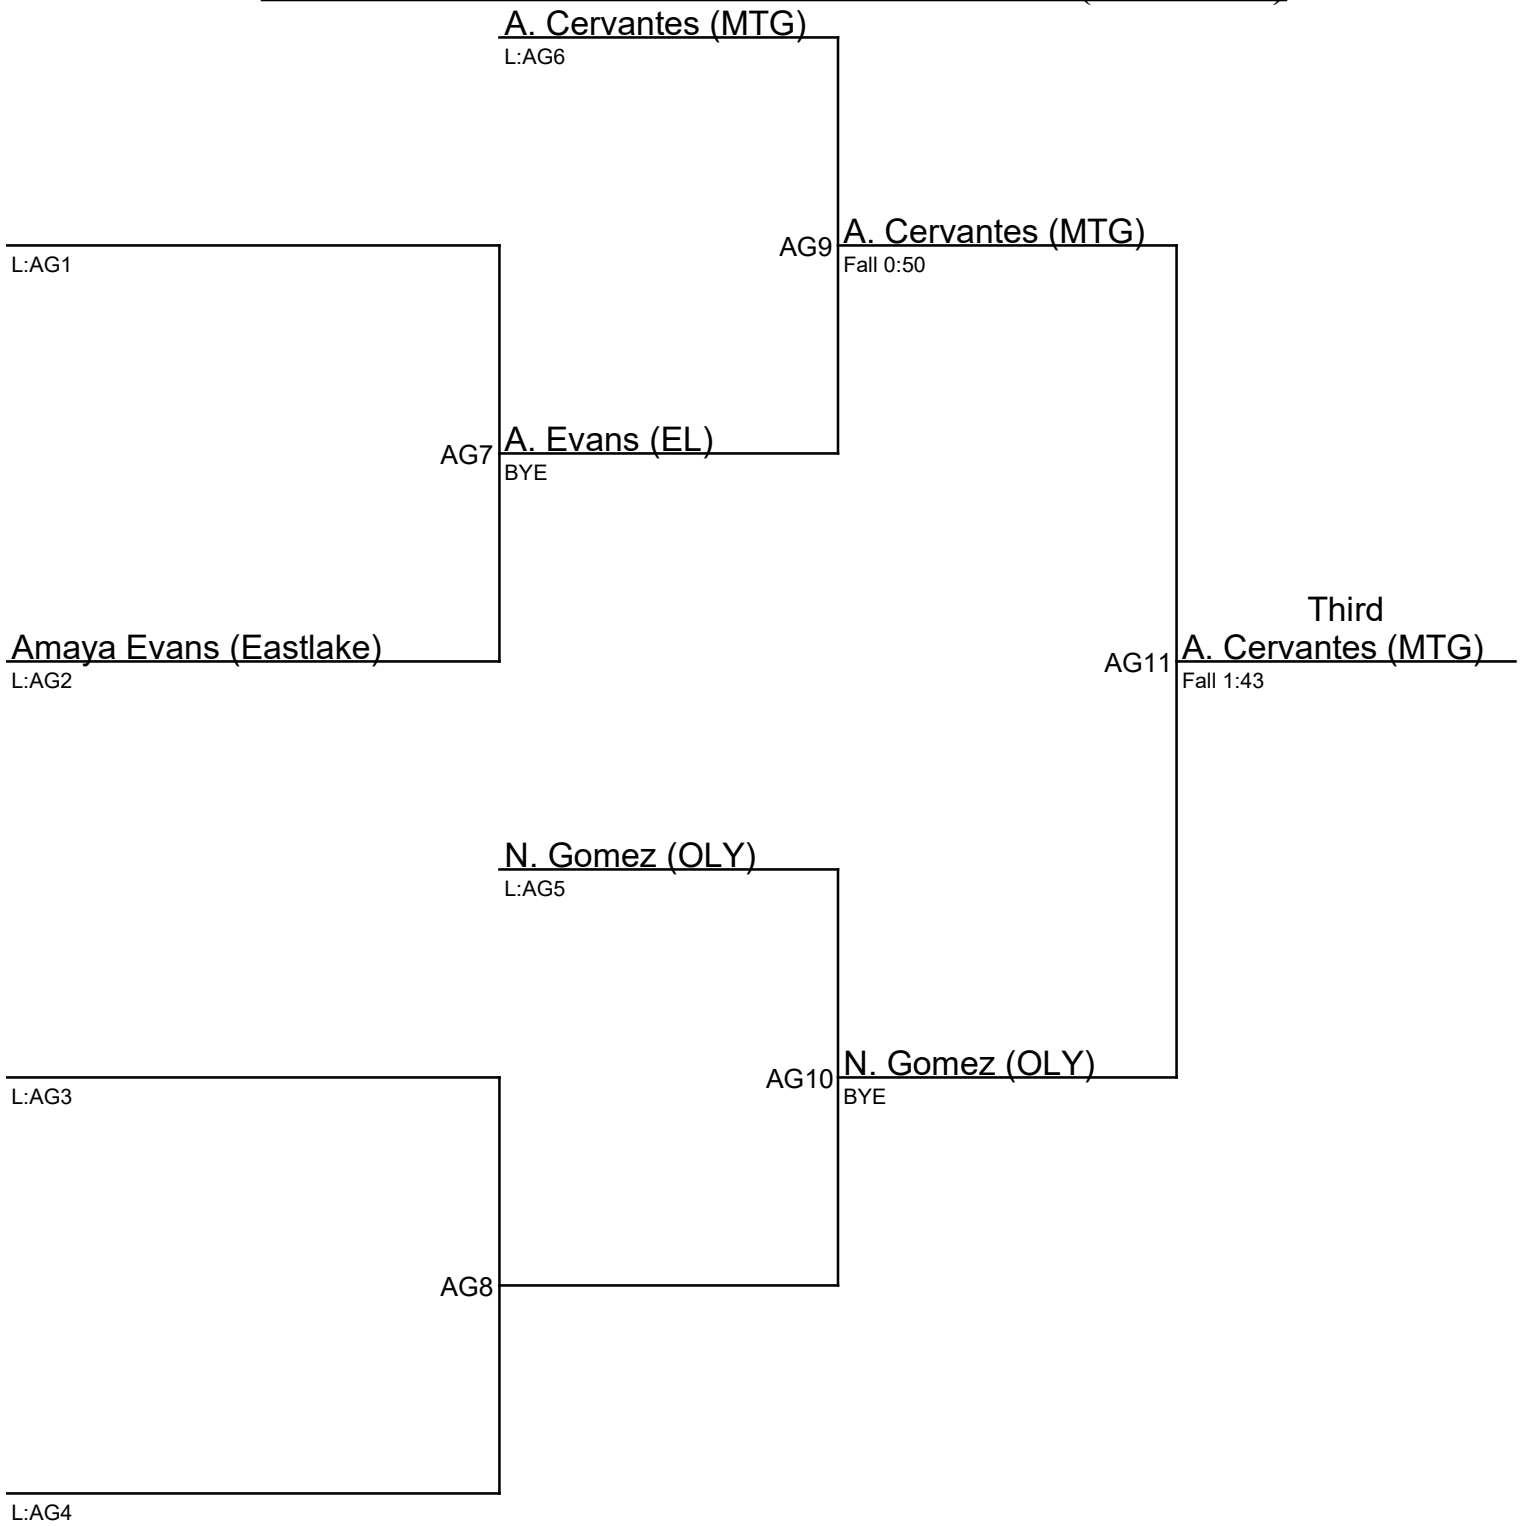

AG5

M. Harbin (OLY)  
Fall 0:29

AG12

Champion  
M. Harbin (OLY)  
Fall 5:34

AG6

V. Victoria (OLY)  
Fall 1:48

**Girls Metro Conference Tournament 1-28-22 / 133 (consolation)**

**Girls Metro Conference Tournament 1-28-22 / 139**