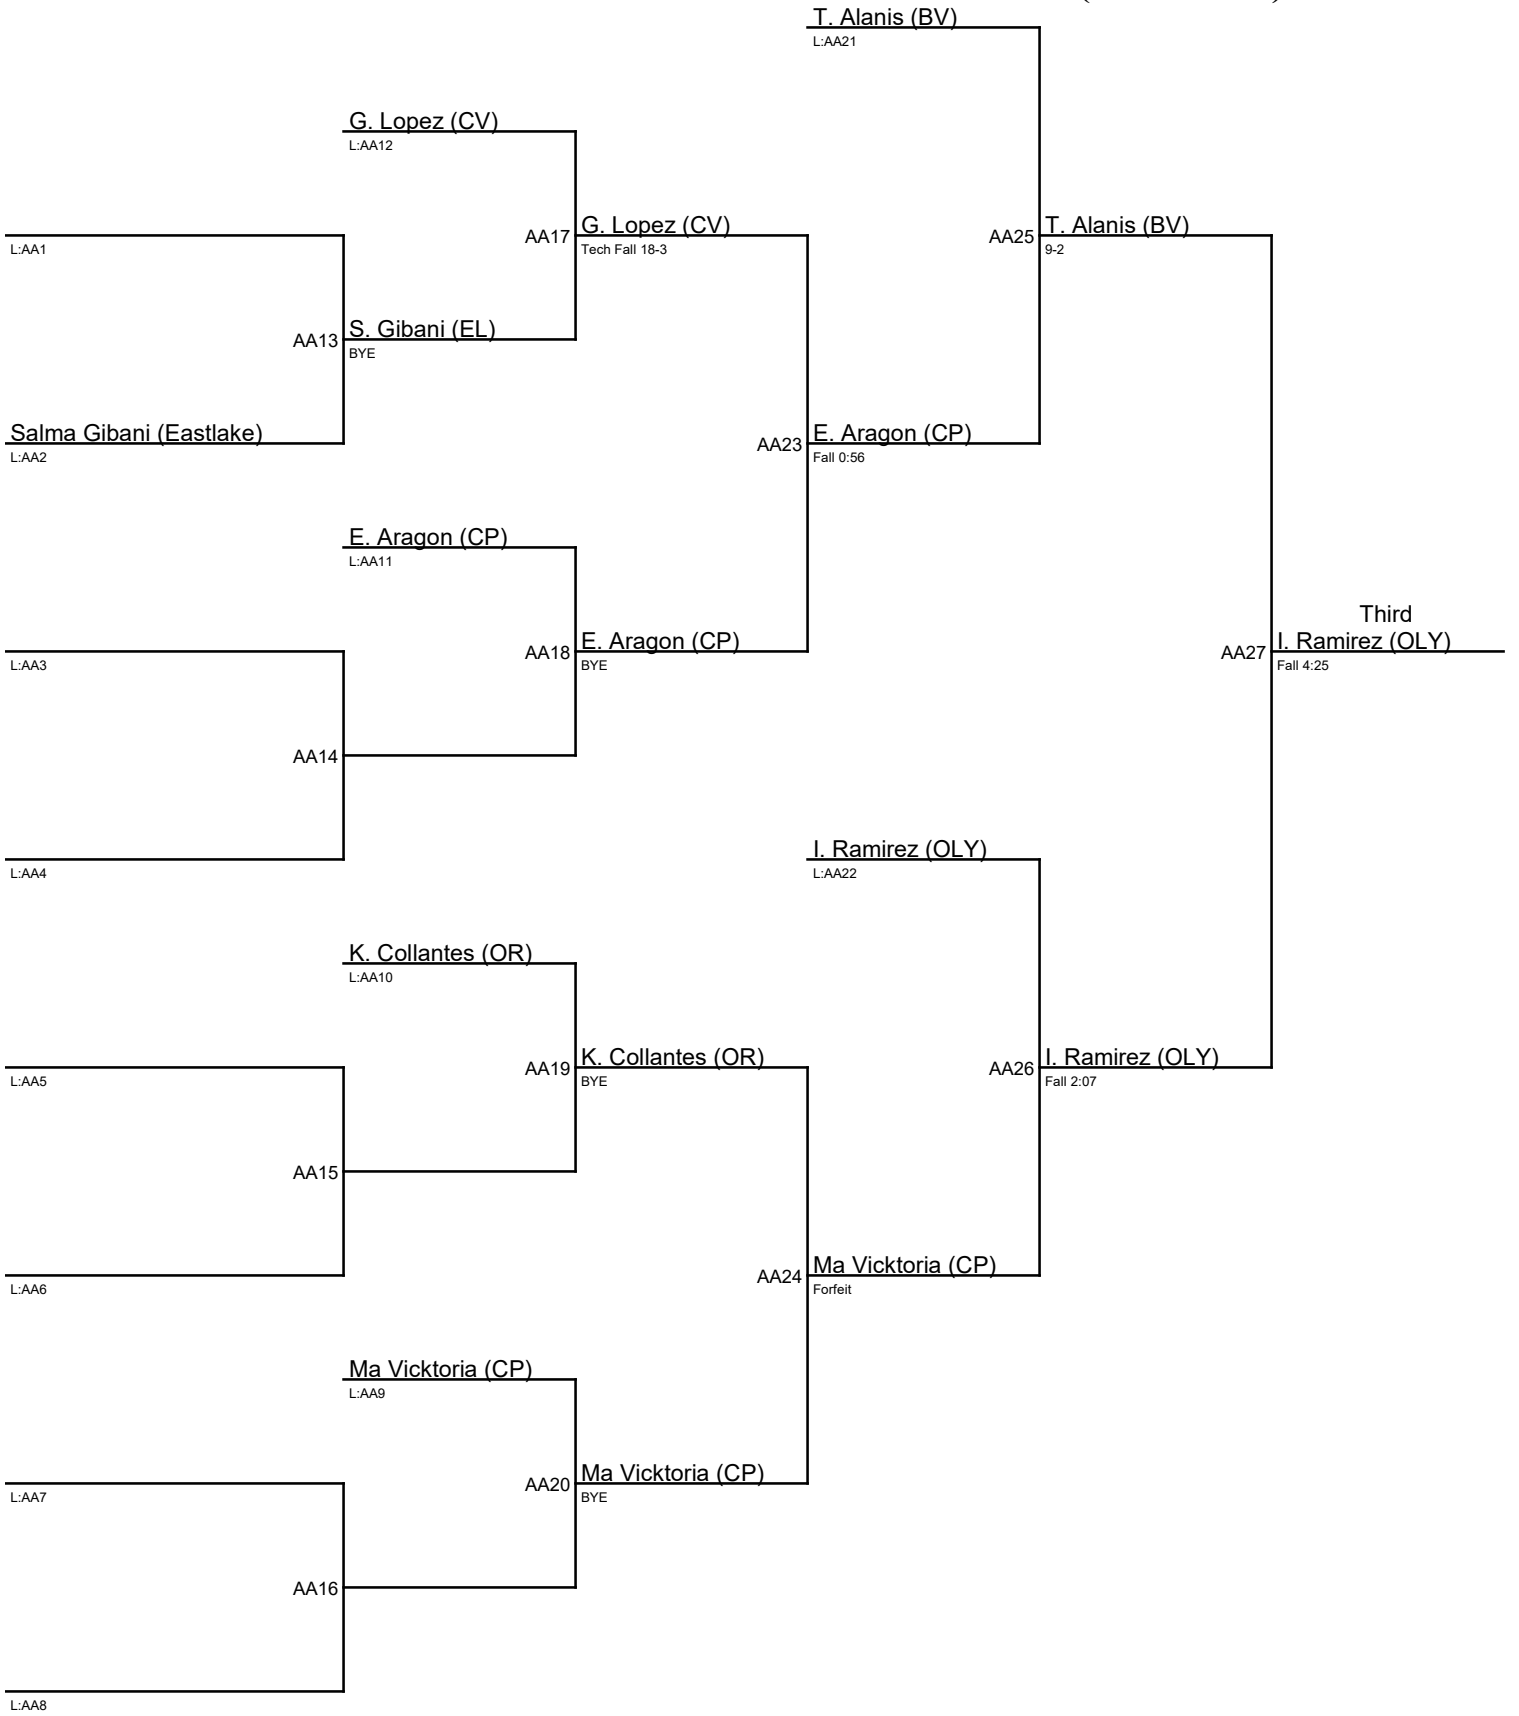

Girls Metro Conference Tournament 1-28-22 / 103 (consolation)