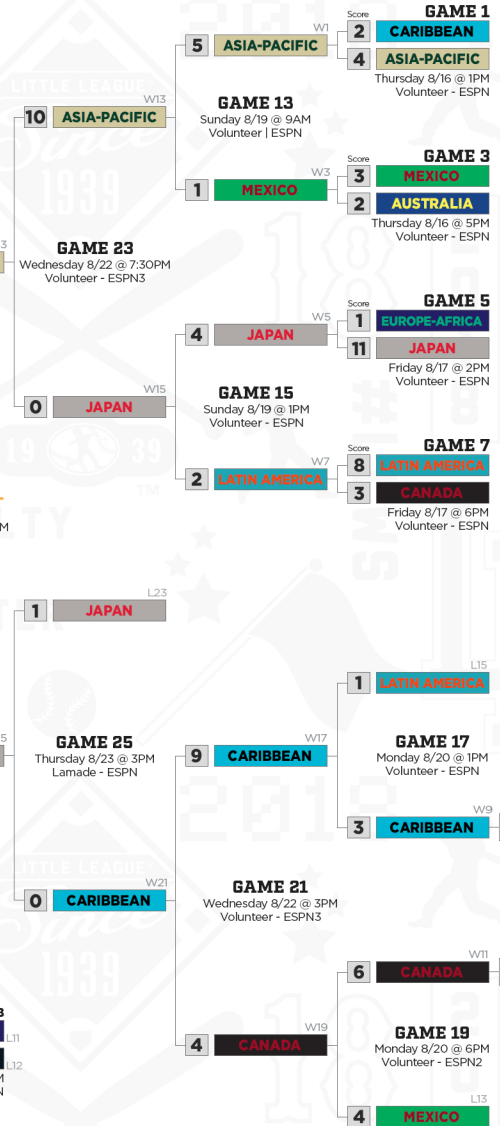

2018 LITTLE LEAGUE BASEBALL® WORLD SERIES

AUGUST 16-26 - WILLIAMSPORT, PENNSYLVANIA

UNITED STATES BRACKET

INTERNATIONAL BRACKET

- TEAMS**
- GL** GREAT LAKES REGION
 - MA** MID-ATLANTIC REGION
 - MW** MIDWEST REGION
 - NE** NEW ENGLAND REGION
 - NW** NORTHWEST REGION
 - SE** SOUTHEAST REGION
 - SW** SOUTHWEST REGION
 - W** WEST REGION

- TEAMS**
- AP** ASIA-PACIFIC REGION
 - A** AUSTRALIA REGION
 - C** CANADA REGION
 - CA** CARIBBEAN REGION
 - EA** EUROPE-AFRICA REGION
 - J** JAPAN REGION
 - LA** LATIN AMERICA REGION
 - M** MEXICO REGION

GAME 28
UNITED STATES CHAMPIONSHIP
Saturday 8/25 @ 3:30PM
Lamade - ABC

GAME 30
LITTLE LEAGUE BASEBALL®
WORLD SERIES CHAMPIONSHIP
LLBWS CHAMPIONS
WEST
Sunday 8/26 @ 3PM - Lamade - ABC

CONSOLATION GAME A
AUSTRALIA 0 vs NEW ENGLAND 15
Monday 8/20 @ 11AM
Lamade - ESPN

CONSOLATION GAME B
EUROPE-AFRICA 0 vs NORTHWEST 5
Thursday 8/23 @ 11AM
Lamade - ESPN

CHALLENGER DIVISION EXHIBITION GAME
SATURDAY 8/25 @ 10:30AM
VOLUNTEER - VWIA

LittleLeague.org

#LLWS

*** All Little League Baseball® World Series games will be televised on ESPN, ESPN2, or ABC. All games held at Howard J. Lamade, or Volunteer Stadium, Little League International - South Williamsport, Pennsylvania - Schedule subject to change. ***