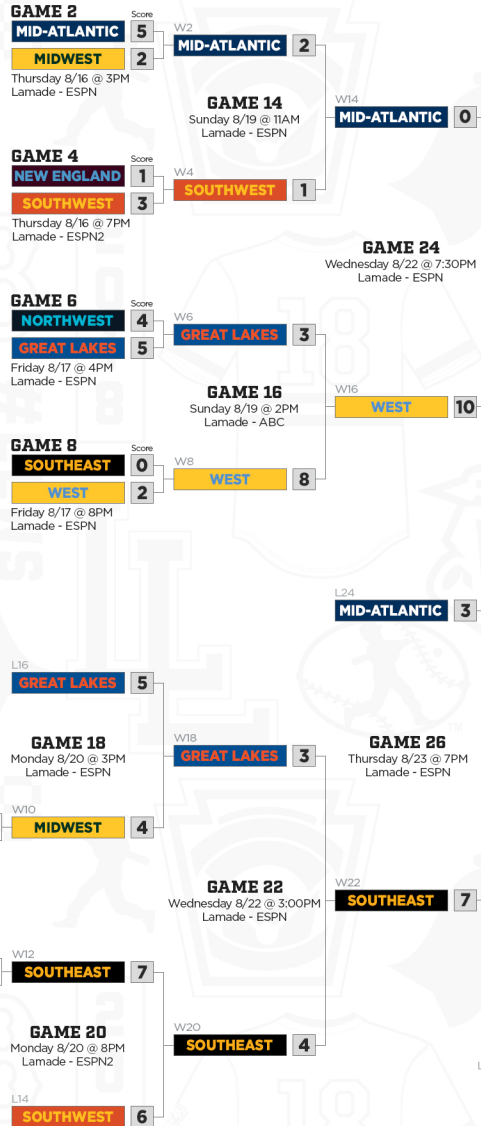

2018 LITTLE LEAGUE BASEBALL® WORLD SERIES

AUGUST 16-26 - WILLIAMSPORT, PENNSYLVANIA

UNITED STATES BRACKET

INTERNATIONAL BRACKET

- TEAMS**
- GL** GREAT LAKES REGION
 - MA** MID-ATLANTIC REGION
 - MW** MIDWEST REGION
 - NE** NEW ENGLAND REGION
 - NW** NORTHWEST REGION
 - SE** SOUTHEAST REGION
 - SW** SOUTHWEST REGION
 - W** WEST REGION

- TEAMS**
- AP** ASIA-PACIFIC REGION
 - A** AUSTRALIA REGION
 - C** CANADA REGION
 - CA** CARIBBEAN REGION
 - EA** EUROPE-AFRICA REGION
 - J** JAPAN REGION
 - LA** LATIN AMERICA REGION
 - M** MEXICO REGION

GAME 28
UNITED STATES CHAMPIONSHIP
Saturday 8/25 @ 3:30PM
Lamade - ABC

GAME 30
LITTLE LEAGUE BASEBALL®
WORLD SERIES CHAMPIONSHIP
LLBWS CHAMPIONS
WEST
Sunday 8/26 @ 3PM - Lamade - ABC

CONSOLATION GAME A
AUSTRALIA 0 vs NEW ENGLAND 15
Monday 8/20 @ 11AM
Lamade - ESPN

CONSOLATION GAME B
EUROPE-AFRICA 0 vs NORTHWEST 5
Thursday 8/23 @ 11AM
Lamade - ESPN

CHALLENGER DIVISION EXHIBITION GAME
SATURDAY 8/25 @ 10:30AM
VOLUNTEER - VWIA

LittleLeague.org

#LLWS

*** All Little League Baseball® World Series games will be televised on ESPN, ESPN2, or ABC. All games held at Howard J. Lamade, or Volunteer Stadium, Little League International - South Williamsport, Pennsylvania - Schedule subject to change. ***